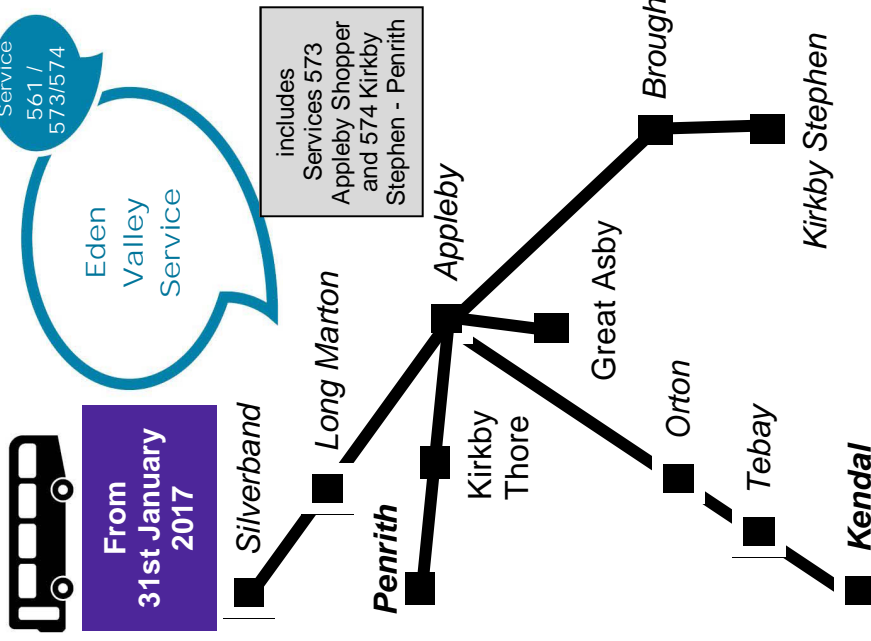

Friday Appleby Shopping Service						573		
Operated by Robinsons Coaches								
Appleby	0900	1130	Appleby	0930	1200	Appleby	1010	1240
Asby	0910	1140	Duften	0940	1210	Barrowmoor	1015	1245
Ormside	0920	1150	Knock	0945	1215	Margarets Way	1019	1249
Appleby	0930	1200	Silverband	0946	1216	Scattergate	1022	1252
			Milburn	0954	1224	Appleby	1030	1300
			Long Marton	1000	1230			
			Brampton	1005	1235			
			Appleby	1010	1240			

What's Changed

- Introduction of service 574 Kirkby Stephen - Appleby - Penrith, operating on Tuesdays

These services are provided by

Robinsons Coaches: 017683 51424

Stagecoach: 01539 722143

Cumbria Classic Coaches: 015396 23254

Copies of timetables for all bus services throughout Cumbria can be found at :

www.cumbria.gov.uk/buses

A large print version of this timetable is available.

Contact the

Scheduled Bus Services Team

on 0333 240 69 65 (Option 1)

Monday to Friday

08:30 to 17:00

Operated by

Robinsons Coaches

Cumbria Classic Coaches

Stagecoach

www.traveline.info
traveline 0871 200 22 33
public transport info
Open Daily 7am until 8pm

Printed on recycled paper